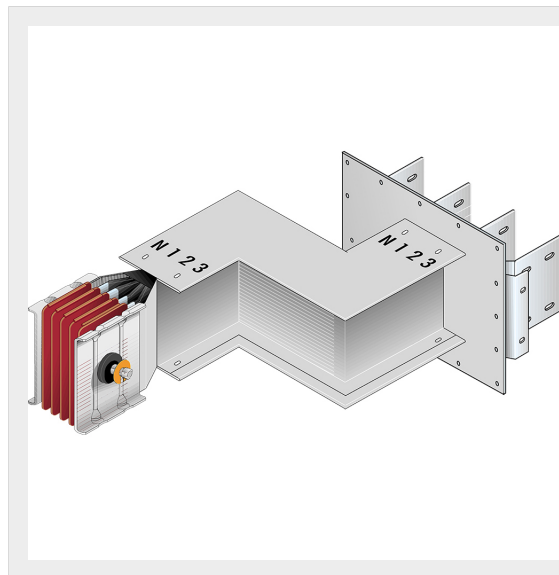

BTICINO &gt; ZUCCHINI busbar &gt; High power busbar &gt; SCP Supercompact &gt; Connection interface with double horizontal elbow

**60391366P**

Busbar outlet element with double horizontal elbow for busbar SCP - Type 3 AI - In= 3200A - double bar

## Technical features

Brand	BTicino
Standard reference	CEI EN 61439-6
Rated voltage	1000V
Rated current	3200A
Protection index	IP55
Series	SCP