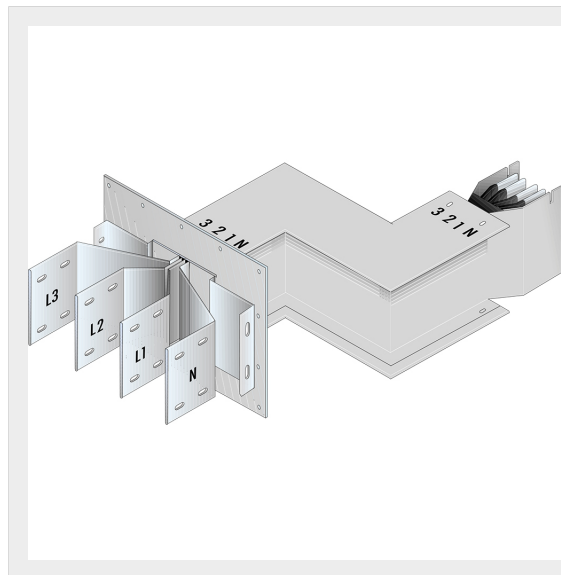

BTICINO &gt; ZUCCHINI busbar &gt; High power busbar &gt; SCP Supercompact &gt; Connection interface with double horizontal elbow

**60391357P**

Busbar outlet element with double horizontal elbow for busbar SCP - Type 2 AI - In= 4000A - double bar

## Technical features

Brand	BTicino
Standard reference	CEI EN 61439-6
Rated voltage	1000V
Rated current	4000A
Protection index	IP55
Series	SCP