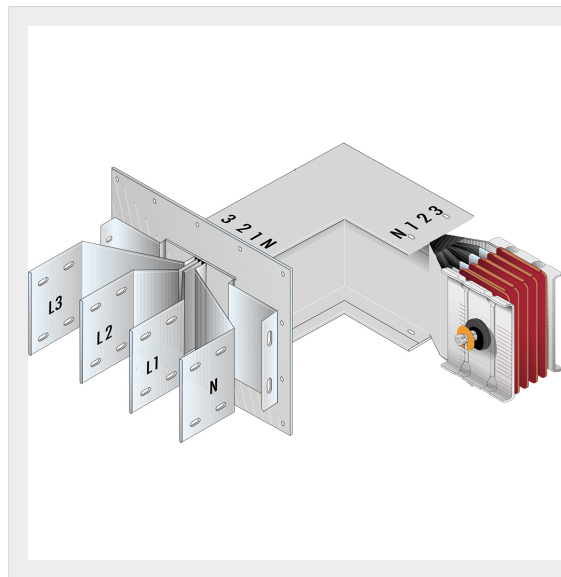

BTICINO > ZUCCHINI busbar > High power busbar > SCP Supercompact > Connection interface with horizontal elbow

**60391336P**

Busbar outlet element with horizontal elbow for busbar SCP -
Type 4 AI - In= 3200A - double bar

Technical features

Brand	BTicino
Standard reference	CEI EN 61439-6
Rated voltage	1000Va.c.
Rated current	3200A
Protection index	IP55
Series	SCP

Documentation

 [Busbar catalogue](#)