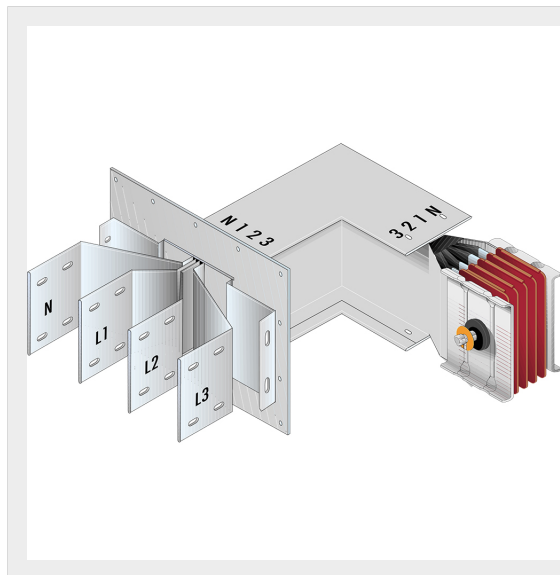

BTICINO > ZUCCHINI busbar > High power busbar > SCP Supercompact > Connection interface with horizontal elbow

**60391324P**

Busbar outlet element with horizontal elbow for busbar SCP -
Type 3 AI - In= 2500A - double bar

Technical features

Brand	BTicino
Standard reference	CEI EN 61439-6
Rated voltage	1000Va.c.
Rated current	2.5kA
Protection index	IP55
Series	SCP

Documentation

 [Busbar catalogue](#)