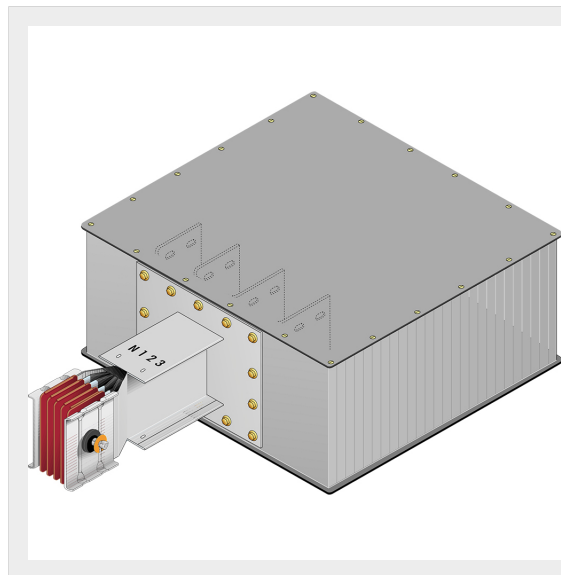

BTICINO &gt; ZUCCHINI busbar &gt; High power busbar &gt; SCP Supercompact &gt; Headboard power supply boxes

**60391117P**

Head supply tap-off box (left) SCP AI - In= 4000A - double bar

## Technical features

Brand	BTicino
Standard reference	CEI EN 61439-6
Rated voltage	1000Vac
Rated current	4000A
Protection index	IP55
Series	SCP