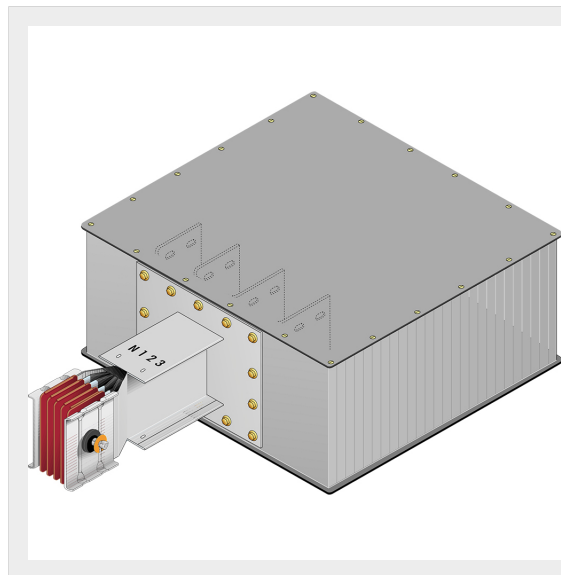

BTICINO > ZUCCHINI busbar > High power busbar > SCP Supercompact > Headboard power supply boxes

**60391116P**

Head supply tap-off box (left) SCP AI - In= 3200A - double bar

Technical features

Brand	BTicino
Standard reference	CEI EN 61439-6
Rated voltage	1000Vac
Rated current	3200A
Protection index	IP55
Series	SCP