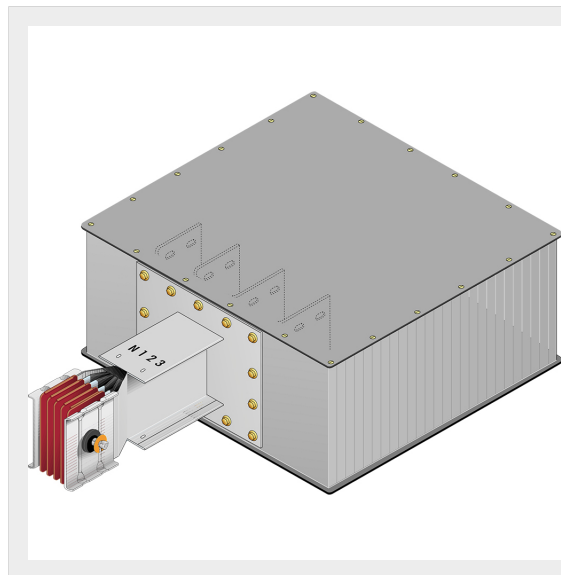

BTICINO > ZUCCHINI busbar > High power busbar > SCP Supercompact > Headboard power supply boxes

**60391114P**

Head supply tap-off box (left) SCP AI - In= 2500A - double bar

Technical features

Brand	BTicino
Standard reference	CEI EN 61439-6
Rated voltage	1000Va.c.
Rated current	2.5kA
Protection index	IP55
Series	SCP