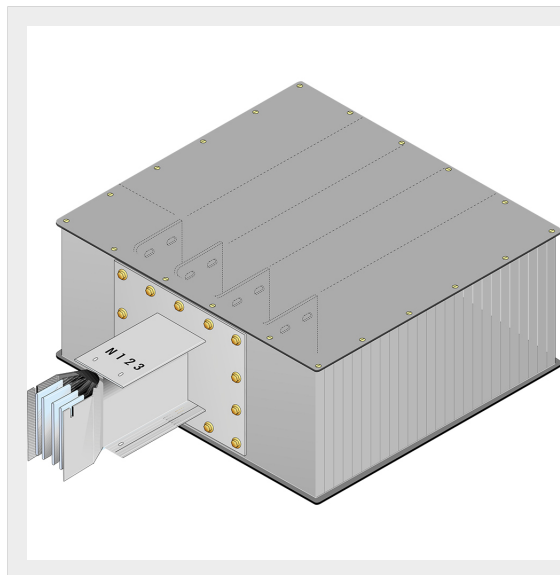

BTICINO > ZUCCHINI busbar > High power busbar > SCP Supercompact > Headboard power supply boxes

**60391106P**

Head supply tap-off box (right) SCP AI - In= 3200A - double bar

Technical features

Brand	BTicino
Standard reference	CEI EN 61439-6
Rated voltage	1000V
Rated current	3200A
Protection index	IP55
Series	SCP