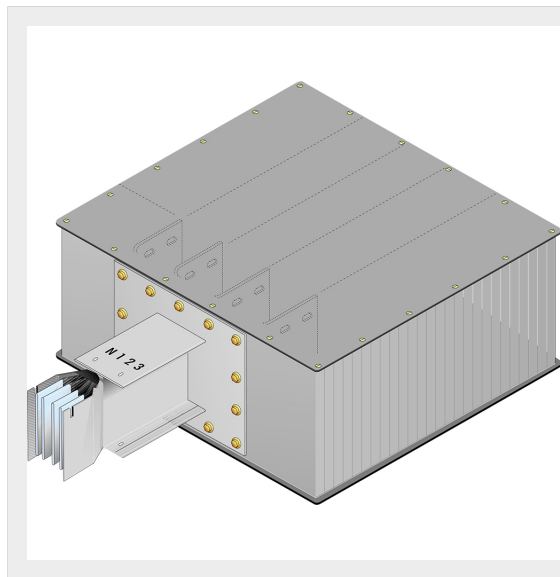

BTICINO > ZUCCHINI busbar > High power busbar > SCP Supercompact > Headboard power supply boxes

**60391104P**

Head supply tap-off box (right) SCP AI - In= 2500A - double bar

Technical features

Documentation

Brand	BTicino
Standard reference	CEI EN 61439-6
Rated voltage	1000V
Rated current	2500A
Protection index	IP55
Series	SCP

 [Busbar catalogue](#)