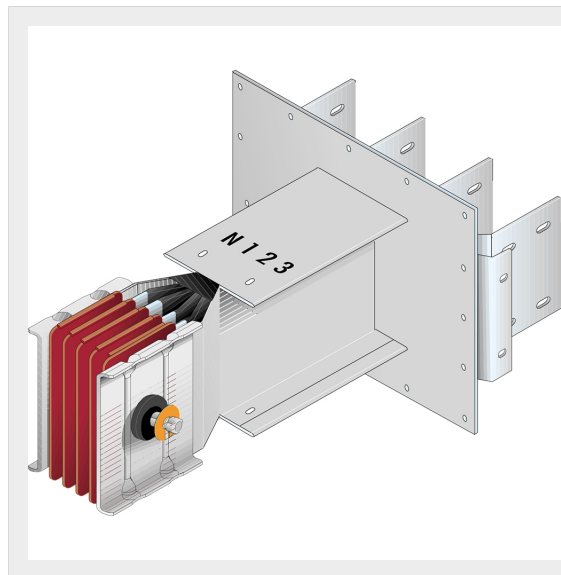

BTICINO &gt; ZUCCHINI busbar &gt; High power busbar &gt; SCP Supercompact &gt; Standard connection interface

**60391036P**Busbar outlet element (left) for busbar SCP Type 1 - special Al -  
In= 3200A - double bar

## Technical features

Brand	BTicino
Standard reference	CEI EN 61439-6
Rated voltage	1000V
Rated current	3200A
Protection index	IP55
Series	SCP