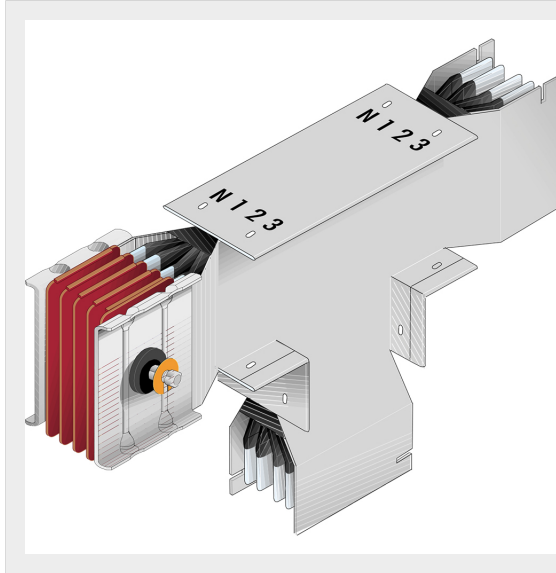

BTICINO > ZUCCHINI busbar > SCP Supercompact > Vertical T-elements

60390806P

Vertical T element SCP - Type 1 AI - In= 3200A - double bar

Technical features

Protection index	IP55
Standard reference	CEI EN 61439-6
Rated voltage	1000V
Rated current	3200A
Series	SCP