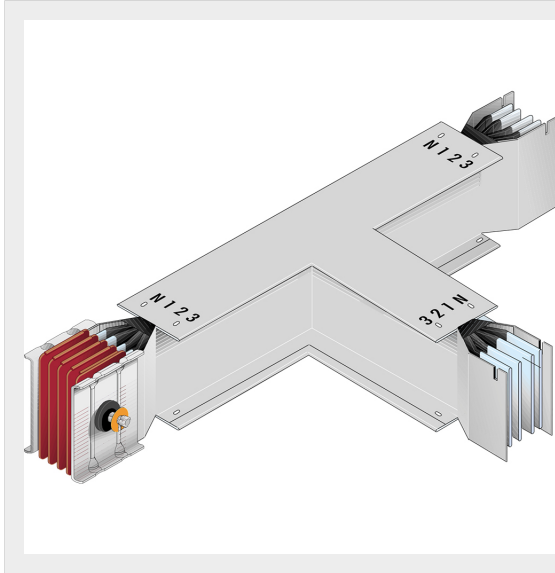

BTICINO > ZUCCHINI busbar > High power busbar > SCP Supercompact > Horizontal T-elements

**60390704P**

Horizontal T element SCP - Type 1 Al - In= 2500A - double bar

Technical features

Brand	BTicino
Standard reference	CEI EN 61439-6
Rated voltage	1000V
Rated current	2500A
Protection index	IP55
Series	SCP