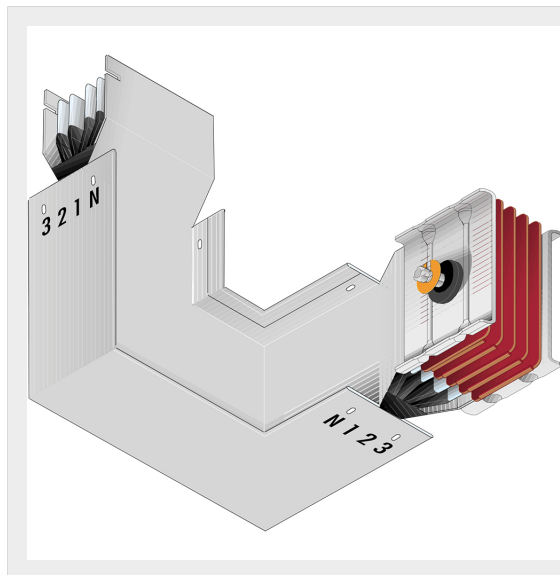

BTICINO > ZUCCHINI busbar > High power busbar > SCP Supercompact > Double horizontal + vertical elbows

**60390637P**Double horizontal + vertical elbows SCP - Type 4 Al - In= 4000A
- double bar

Technical features

Brand	BTicino
Standard reference	CEI EN 61439-6
Rated voltage	1000Vac
Rated current	4000A
Protection index	IP55
Series	SCP

Documentation

 [Busbar catalogue](#)