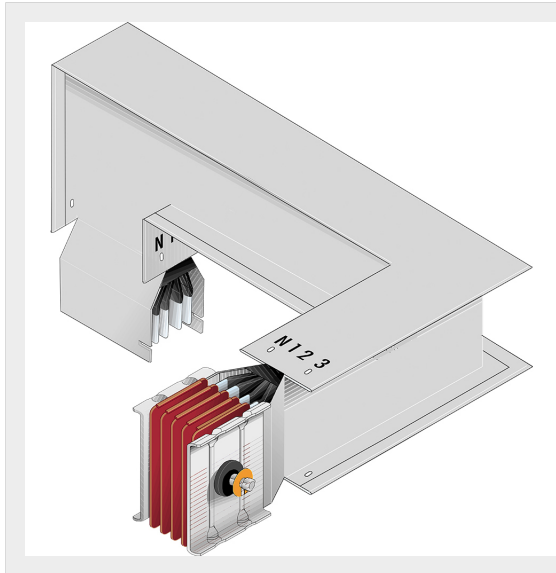

BTICINO > ZUCCHINI busbar > High power busbar > SCP Supercompact > Double horizontal + vertical elbows

**60390627P**Double horizontal + vertical elbows SCP - Type 3 Al - In= 4000A
- double bar

Technical features

Brand	BTicino
Standard reference	CEI EN 61439-6
Rated voltage	1000Vac
Rated current	4000A
Protection index	IP55
Series	SCP

Documentation

 [Busbar catalogue](#)