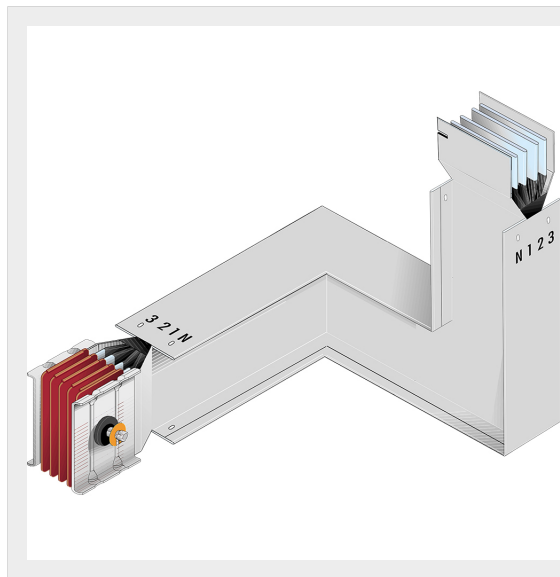

BTICINO > ZUCCHINI busbar > High power busbar > SCP Supercompact > Double horizontal + vertical elbows

**60390617P**Double horizontal + vertical elbows SCP - Type 2 Al - In= 4000A
- double bar

Technical features

Brand	BTicino
Standard reference	CEI EN 61439-6
Rated voltage	1000Va.c.
Rated current	4000A
Protection index	IP55
Series	SCP

Documentation

 [Busbar catalogue](#)