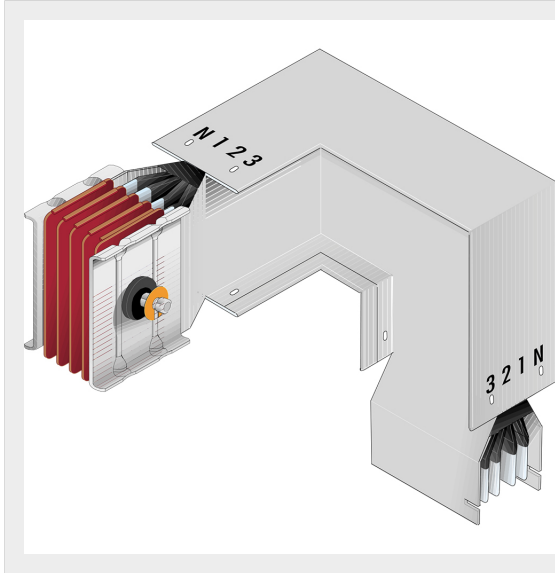

BTICINO > ZUCCHINI busbar > High power busbar > SCP Supercompact > Double horizontal + vertical elbows

**60390606P**Double horizontal + vertical elbows SCP - Type 1 AI - In= 3200A
- double bar

Technical features

Brand	BTicino
Standard reference	CEI EN 61439-6
Rated voltage	1000V
Rated current	3200A
Protection index	IP55
Series	SCP

Documentation

 [Busbar catalogue](#)