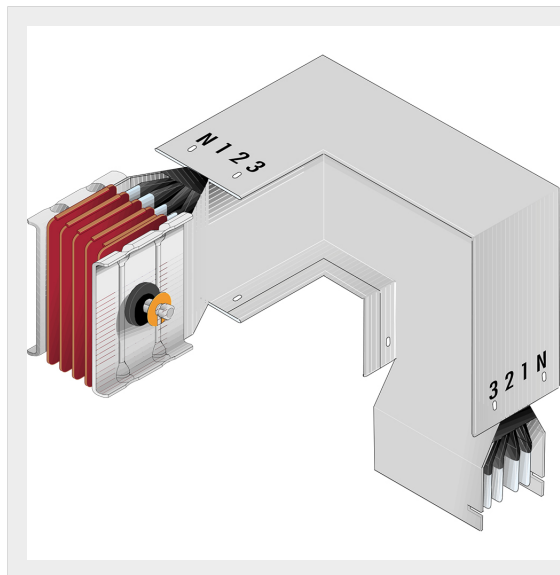

BTICINO &gt; ZUCCHINI busbar &gt; High power busbar &gt; SCP Supercompact &gt; Double horizontal + vertical elbows

**60390604P**Double horizontal + vertical elbows SCP - Type 1 Al - In= 2500A  
- double bar

## Technical features

Brand	BTicino
Standard reference	CEI EN 61439-6
Rated voltage	1000Vac
Rated current	2500A
Protection index	IP55
Series	SCP