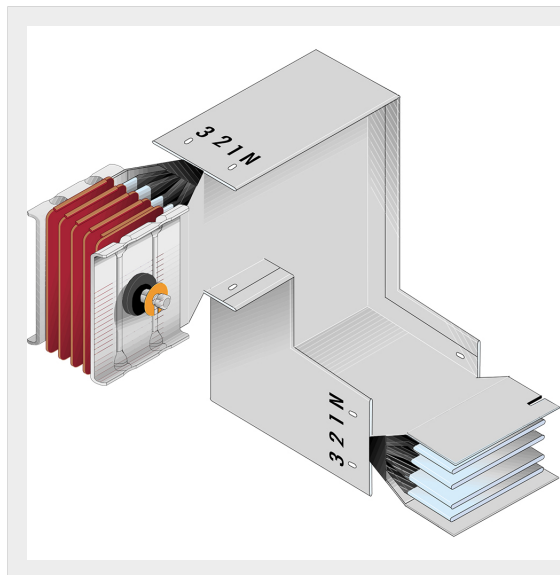

BTICINO > ZUCCHINI busbar > High power busbar > SCP Supercompact > Double vertical + horizontal elbows

**60390534P**Double vertical + horizontal elbows SCP - Type 4 Al - In= 2500A
- double bar

Technical features

Brand	BTicino
Standard reference	CEI EN 61439-6
Rated voltage	1000Vac
Rated current	2500A
Protection index	IP55
Series	SCP

Documentation

 [Busbar catalogue](#)