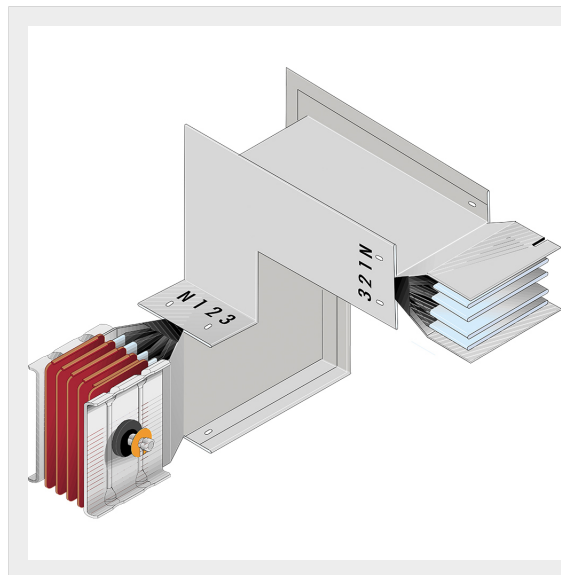

BTICINO > ZUCCHINI busbar > SCP Supercompact > Double vertical + horizontal elbows

60390526P

Double vertical + horizontal elbows SCP - Type 3 Al - In= 3200A  
- double bar

## Technical features

Protection index	IP55
Standard reference	CEI EN 61439-6
Rated voltage	1000V
Rated current	3200A
Series	SCP