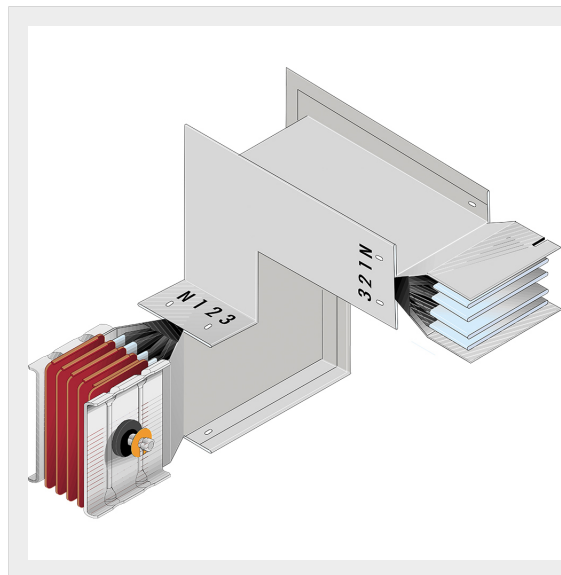

BTICINO &gt; ZUCCHINI busbar &gt; High power busbar &gt; SCP Supercompact &gt; Double vertical + horizontal elbows

**60390526P**Double vertical + horizontal elbows SCP - Type 3 Al - In= 3200A  
- double bar

## Technical features

Brand	BTicino
Standard reference	CEI EN 61439-6
Rated voltage	1000Vac
Rated current	3200A
Protection index	IP55
Series	SCP