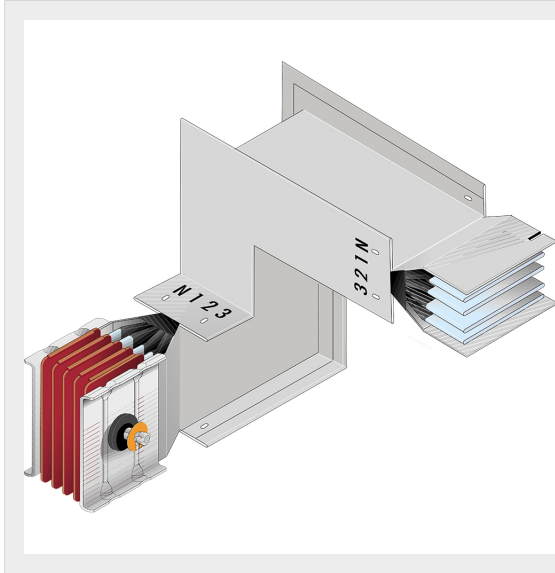

BTICINO &gt; ZUCCHINI busbar &gt; High power busbar &gt; SCP Supercompact &gt; Double vertical + horizontal elbows

**60390524P**Double vertical + horizontal elbows SCP - Type 3 Al - In= 2500A  
- double bar

## Technical features

Brand	BTicino
Standard reference	CEI EN 61439-6
Rated voltage	1000Va.c.
Rated current	2.5kA
Protection index	IP55
Series	SCP