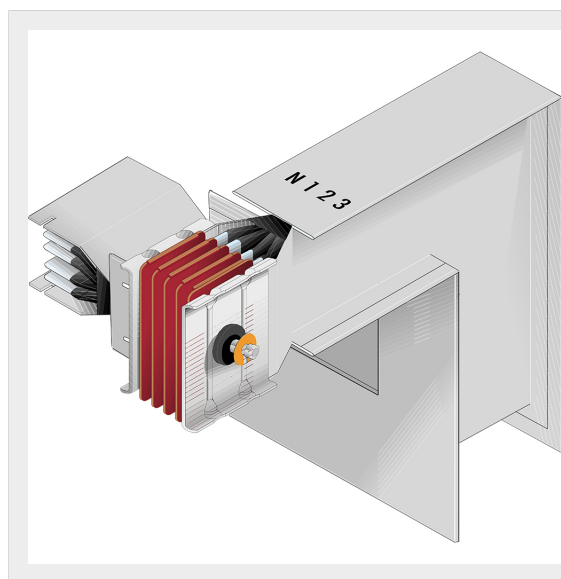

> SCP Supercompact > Double vertical + horizontal elbows

60390517P

Double vertical + horizontal elbows SCP - Type 2 Al - In= 4000A
- double bar

Technical features

Brand	BTicino
Standard reference	CEI EN 61439-6
Rated voltage	1000Vac
Rated current	4000A
Protection index	IP55
Series	SCP