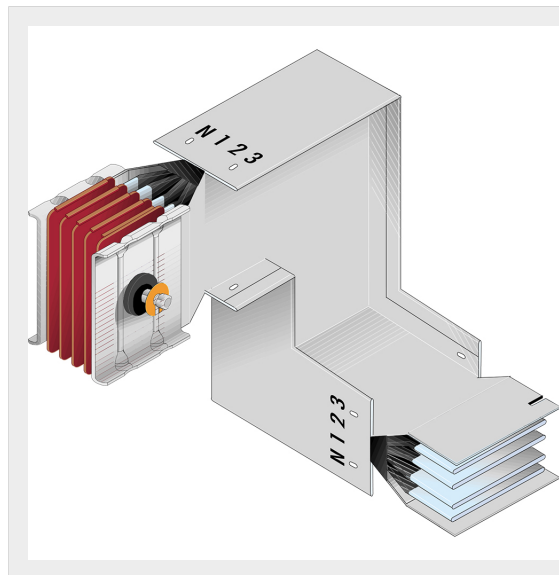

BTICINO > ZUCCHINI busbar > High power busbar > SCP Supercompact > Double vertical + horizontal elbows

**60390507P**Double vertical + horizontal elbows SCP - Type 1 Al - In= 4000A
- double bar

Technical features

Brand	BTicino
Standard reference	CEI EN 61439-6
Rated voltage	1000Vac
Rated current	4000A
Protection index	IP55
Series	SCP

Documentation

 [Busbar catalogue](#)