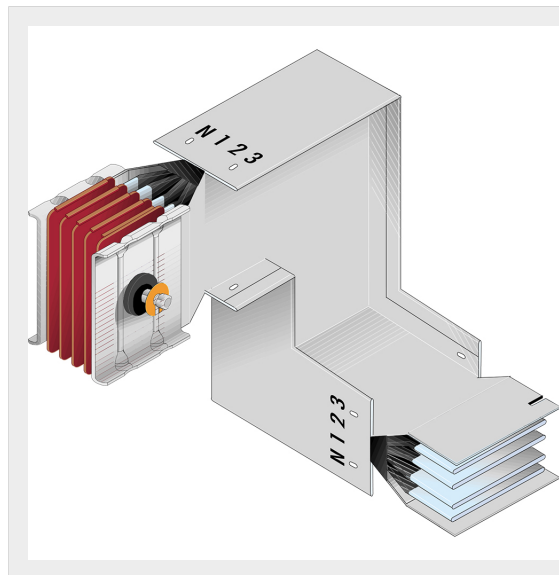

BTICINO &gt; ZUCCHINI busbar &gt; High power busbar &gt; SCP Supercompact &gt; Double vertical + horizontal elbows

**60390504P**Double vertical + horizontal elbows SCP - Type 1 AI - In= 2500A  
- double bar

## Technical features

Brand	BTicino
Standard reference	CEI EN 61439-6
Rated voltage	1000V
Rated current	2500A
Protection index	IP55
Series	SCP