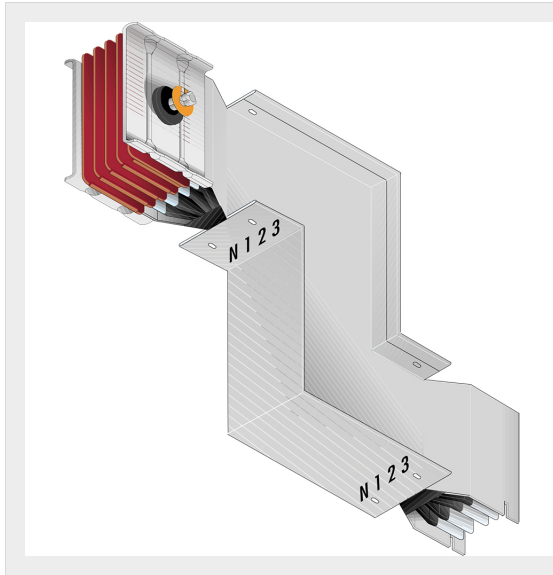

BTICINO > ZUCCHINI busbar > High power busbar > SCP Supercompact > Double vertical elbows

**60390444P**

Double vertical elbow (right) SCP - Type 2 AI - In= 2500A - double bar

Technical features

Brand	BTicino
Standard reference	CEI EN 61439-6
Rated voltage	1000Vac
Rated current	2500A
Protection index	IP55
Series	SCP