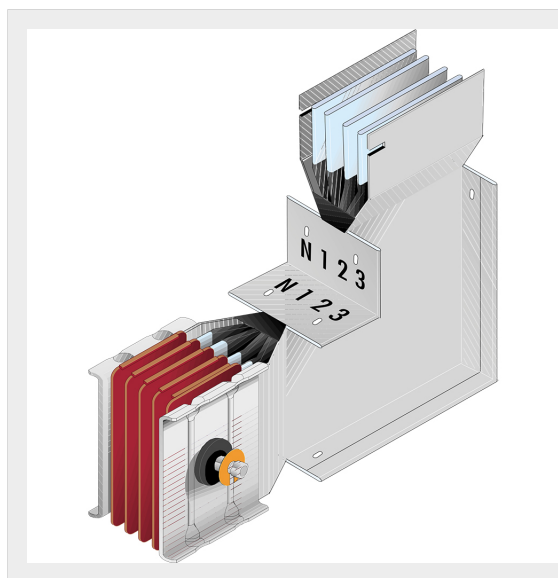

BTICINO &gt; ZUCCHINI busbar &gt; High power busbar &gt; SCP Supercompact &gt; Vertical elbows

**60390437P**

Vertical elbow (left) SCP - Type 1 - special AI - In= 4000A - double bar

## Technical features

Brand	BTicino
Standard reference	CEI EN 61439-6
Rated voltage	1000Vac
Rated current	4000A
Protection index	IP55
Series	SCP