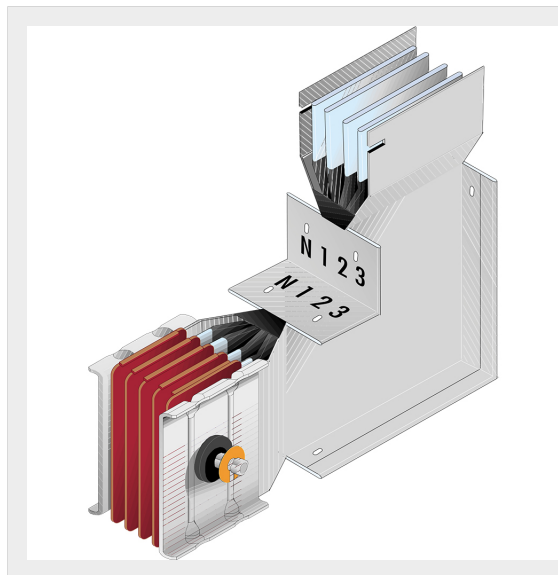

BTICINO > ZUCCHINI busbar > SCP Supercompact > Vertical elbows

60390437P

Vertical elbow (left) SCP - Type 1 - special AI - In= 4000A - double bar

Technical features

Protection index	IP55
Standard reference	CEI EN 61439-6
Rated voltage	1000V
Rated current	4000A
Series	SCP