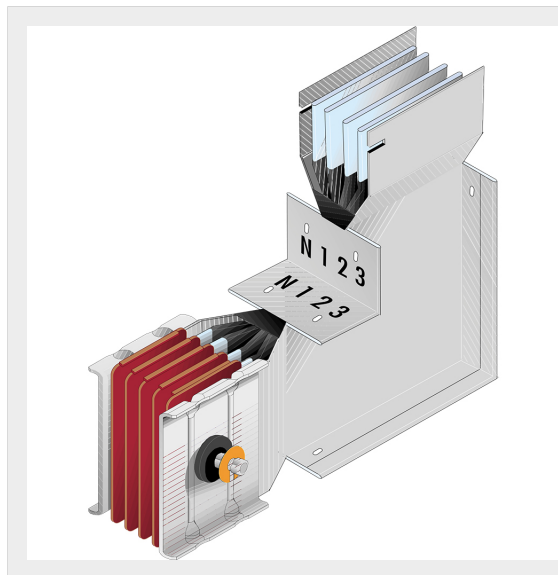

BTICINO > ZUCCHINI busbar > High power busbar > SCP Supercompact > Vertical elbows

**60390436P**

Vertical elbow (left) SCP - Type 1 - special AI - In= 3200A - double bar

Technical features

Brand	BTicino
Standard reference	CEI EN 61439-6
Rated voltage	1000Va.c.
Rated current	3200A
Protection index	IP55
Series	SCP