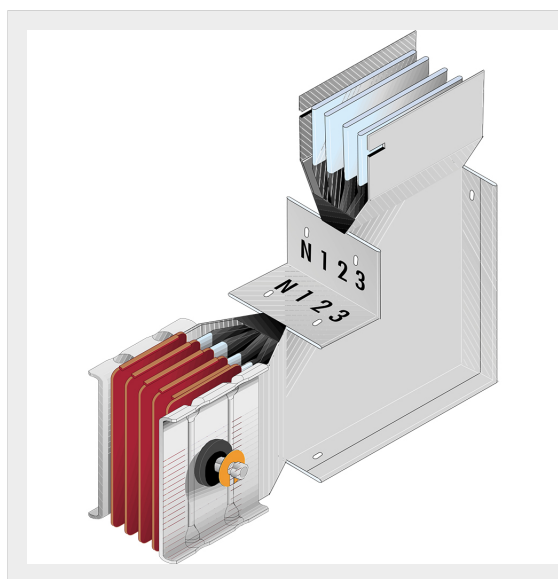

> SCP Supercompact > Vertical elbows

60390434P

Vertical elbow (left) SCP - Type 1 - special AI - In= 2500A - double bar

Technical features

Brand	BTicino
Standard reference	CEI EN 61439-6
Rated voltage	1000Vac
Rated current	2500A
Protection index	IP55
Series	SCP