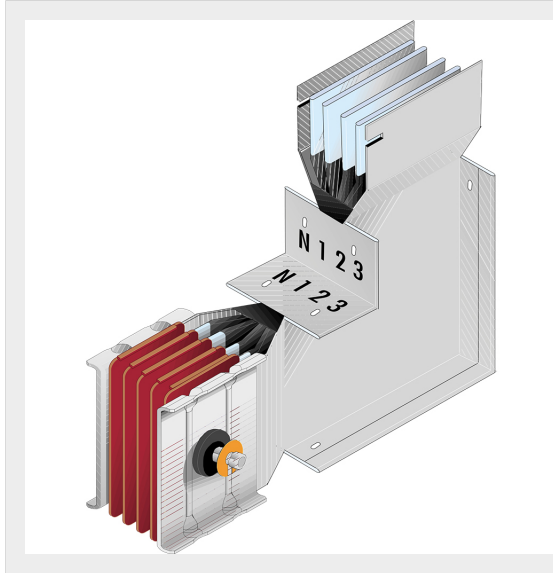

BTICINO > ZUCCHINI busbar > High power busbar > SCP Supercompact > Vertical elbows

**60390414P**

Vertical elbow (left) SCP - Type 1 - Standard Al - In= 2500A - double bar

Technical features

Brand	BTicino
Standard reference	CEI EN 61439-6
Rated voltage	1000Vac
Rated current	2500A
Protection index	IP55
Series	SCP