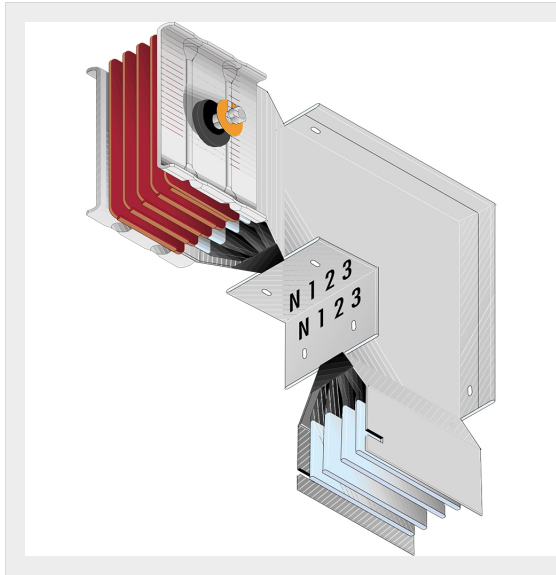

BTICINO > ZUCCHINI busbar > SCP Supercompact > Vertical elbows

60390406P

Vertical elbow (right) SCP - Type 2 - Standard Al - In= 3200A - double bar

Technical features

Protection index	IP55
Standard reference	CEI EN 61439-6
Rated voltage	1000V
Rated current	3200A
Series	SCP