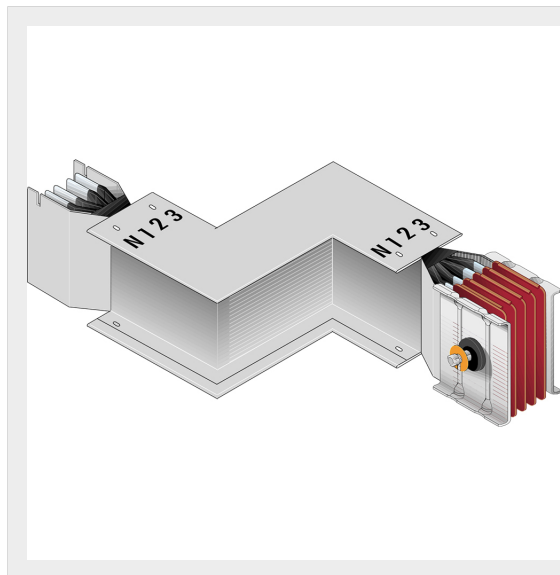

BTICINO > ZUCCHINI busbar > High power busbar > SCP Supercompact > Double horizontal elbows

**60390356P**

Double horizontal elbow (left) SCP - Type 2 Al - In= 3200A - double bar

Technical features

Brand	BTicino
Standard reference	CEI EN 61439-6
Rated voltage	1000Vac
Rated current	3200A
Protection index	IP55
Series	SCP