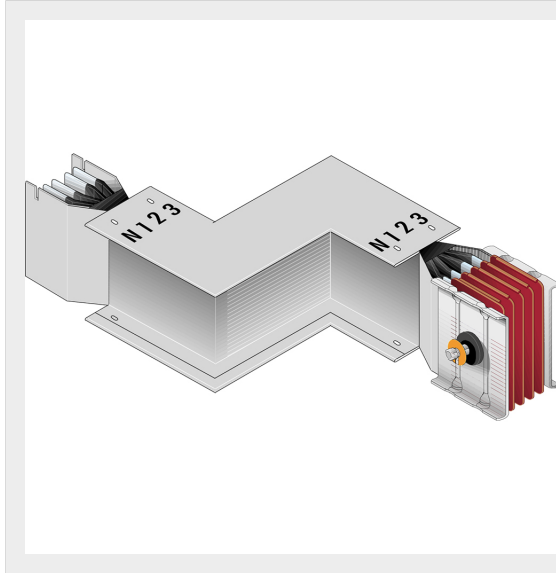

BTICINO > ZUCCHINI busbar > SCP Supercompact > Double horizontal elbows

60390356P

Double horizontal elbow (left) SCP - Type 2 Al - In= 3200A - double bar

Technical features

Protection index	IP55
Standard reference	CEI EN 61439-6
Rated voltage	1000V
Rated current	3200A
Series	SCP