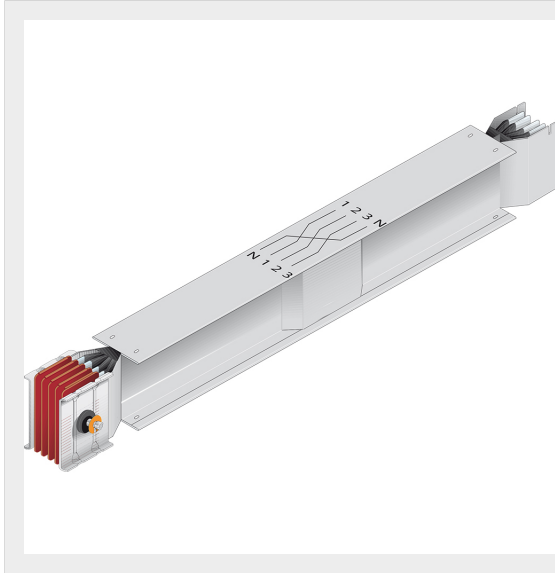

BTICINO > ZUCCHINI busbar > High power busbar > SCP Supercompact > Straight elements with neutral jump

**60287142P**

Straight element with neutral jump SCP AI - In= 1000A

Technical features

Brand	BTicino
Standard reference	CEI EN 61439-6
Rated voltage	1000Vac
Rated current	1000A
Protection index	IP55
Series	SCP