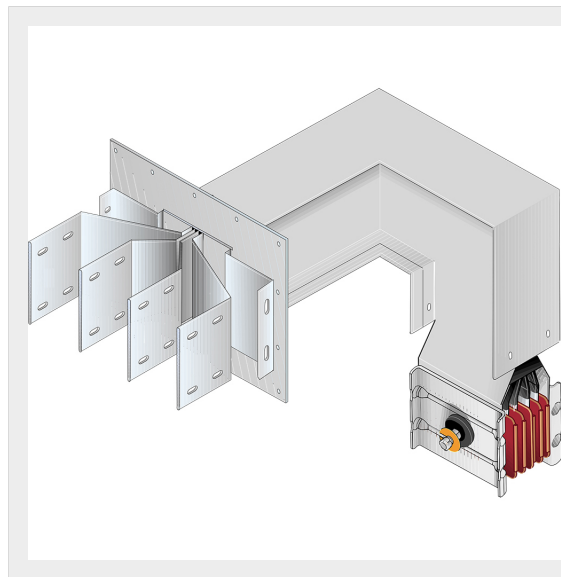

BTICINO > ZUCCHINI busbar > High power busbar > SCP Supercompact > Connection interface with horizontal + vertical elbow

**60281676P**

Busbar outlet element with horizontal + vertical elbow for busbar SCP - Type 8 AI - In= 1600A

Technical features

Brand	BTicino
Standard reference	CEI EN 61439-6
Rated voltage	1000Vac
Rated current	1600A
Protection index	IP55
Series	SCP

Documentation

 [Busbar catalogue](#)