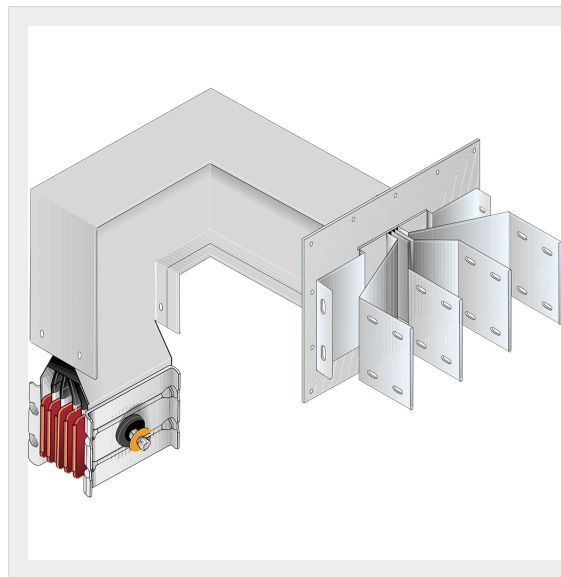

BTICINO > ZUCCHINI busbar > SCP Supercompact > Connection interface with horizontal + vertical elbow

60281662P

Busbar outlet element with horizontal + vertical elbow for busbar SCP - Type 7 AI - In= 1000A

## Technical features

Protection index	IP55
Standard reference	CEI EN 61439-6
Rated voltage	1000V
Rated current	1000A
Series	SCP