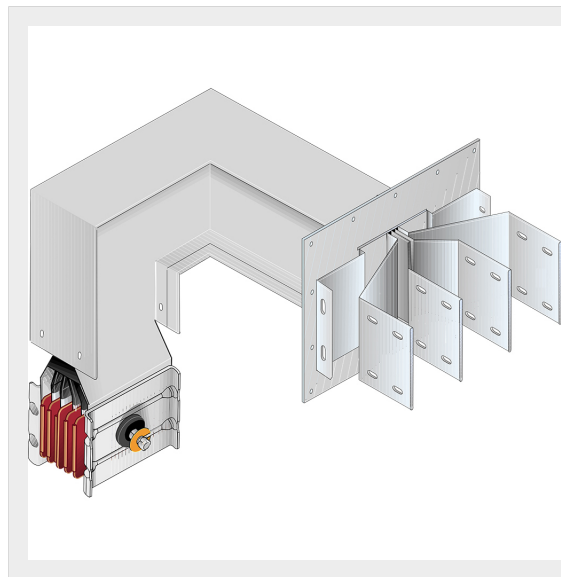

BTICINO > ZUCCHINI busbar > SCP Supercompact > Connection interface with horizontal + vertical elbow

60281657P

Busbar outlet element with horizontal + vertical elbow for busbar SCP - Type 6 AI - In= 2000A

Technical features

Protection index	IP55
Standard reference	CEI EN 61439-6
Rated voltage	1000V
Rated current	2000A
Series	SCP

Documentation

 [Busbar catalogue](#)