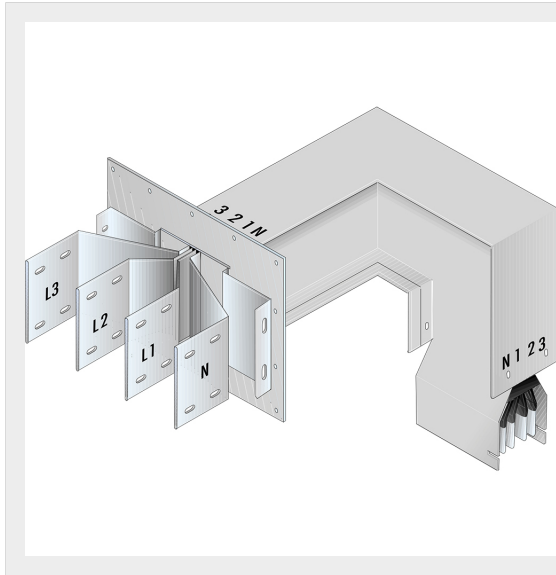

BTICINO > ZUCCHINI busbar > SCP Supercompact > Connection interface with horizontal + vertical elbow

60281637P

Busbar outlet element with horizontal + vertical elbow for busbar SCP - Type 4 AI - In= 2000A

Technical features

Protection index	IP55
Standard reference	CEI EN 61439-6
Rated voltage	1000V
Rated current	2000A
Series	SCP

Documentation

 [Busbar catalogue](#)