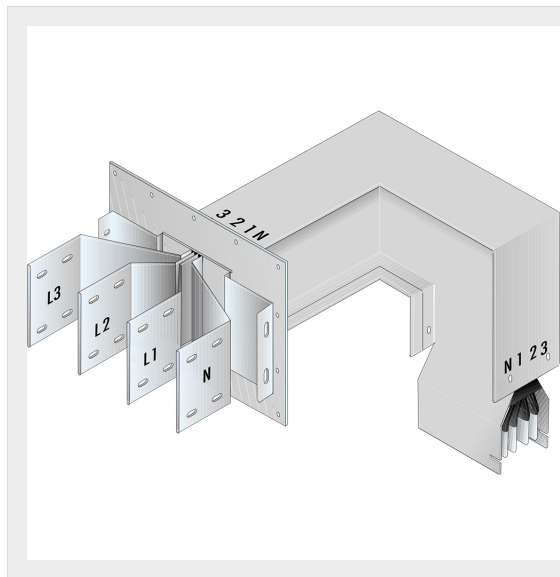

BTICINO > ZUCCHINI busbar > High power busbar > SCP Supercompact > Connection interface with horizontal + vertical elbow

**60281636P**

Busbar outlet element with horizontal + vertical elbow for busbar SCP - Type 4 AI - In= 1600A

Technical features

Brand	BTicino
Standard reference	CEI EN 61439-6
Rated voltage	1000Vac
Rated current	1600A
Protection index	IP55
Series	SCP

Documentation

 [Busbar catalogue](#)