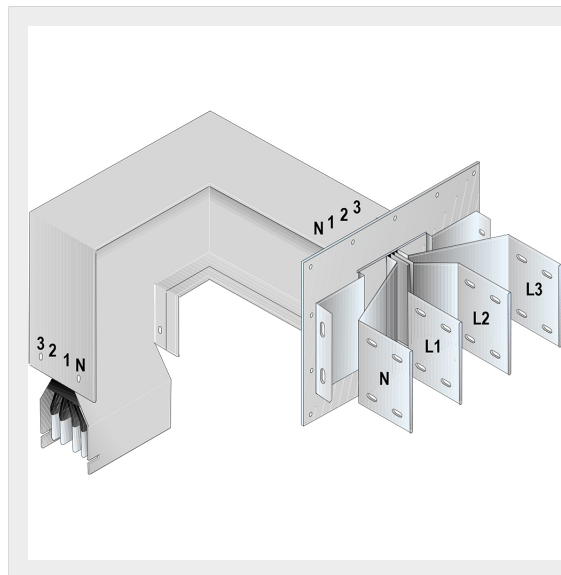

BTICINO > ZUCCHINI busbar > High power busbar > SCP Supercompact > Connection interface with horizontal + vertical elbow

**60281626P**

Busbar outlet element with horizontal + vertical elbow for busbar SCP - Type 3 AI - In= 1600A

Technical features

Brand	BTicino
Standard reference	CEI EN 61439-6
Rated voltage	1000V
Rated current	1600A
Protection index	IP55
Series	SCP

Documentation

 [Busbar catalogue](#)