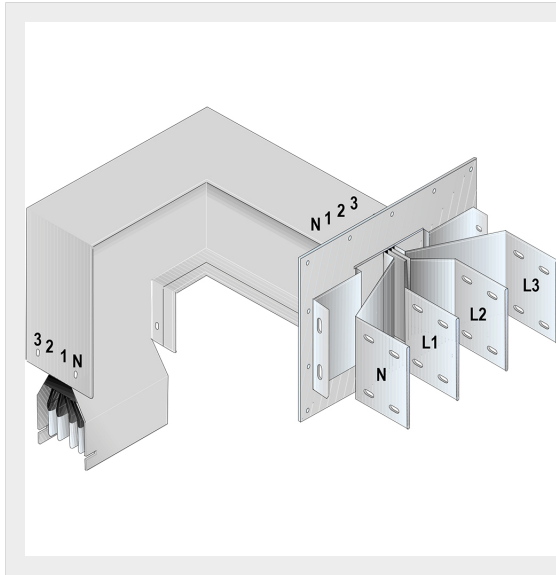

BTICINO > ZUCCHINI busbar > SCP Supercompact > Connection interface with horizontal + vertical elbow

60281622P

Busbar outlet element with horizontal + vertical elbow for busbar SCP - Type 3 AI - In= 1000A

Technical features

Protection index	IP55
Standard reference	CEI EN 61439-6
Rated voltage	1000V
Rated current	1000A
Series	SCP

Documentation

 [Busbar catalogue](#)