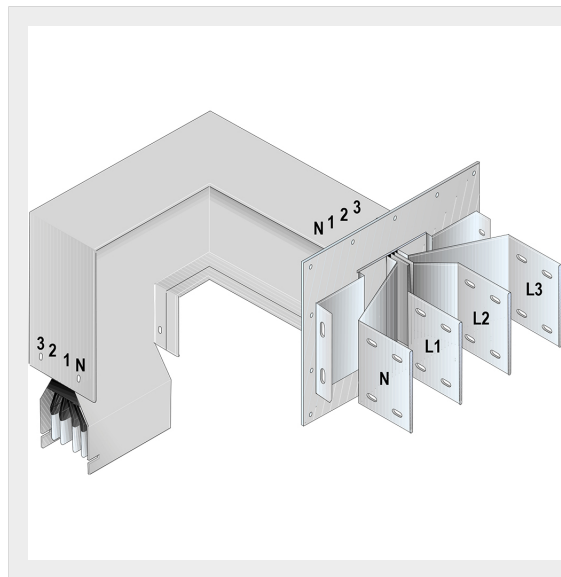

BTICINO > ZUCCHINI busbar > High power busbar > SCP Supercompact > Connection interface with horizontal + vertical elbow

**60281622P**

Busbar outlet element with horizontal + vertical elbow for busbar SCP - Type 3 AI - In= 1000A

Technical features

Brand	BTicino
Standard reference	CEI EN 61439-6
Rated voltage	1000Vac
Rated current	1000A
Protection index	IP55
Series	SCP

Documentation

 [Busbar catalogue](#)