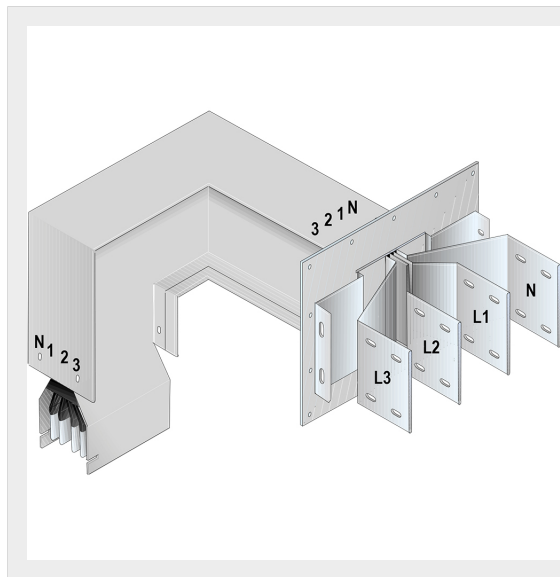

BTICINO > ZUCCHINI busbar > High power busbar > SCP Supercompact > Connection interface with horizontal + vertical elbow

**60281617P**

Busbar outlet element with horizontal + vertical elbow for busbar SCP - Type 2 AI - In= 2000A

Technical features

Brand	BTicino
Standard reference	CEI EN 61439-6
Rated voltage	1000Vac
Rated current	2000A
Protection index	IP55
Series	SCP

Documentation

 [Busbar catalogue](#)