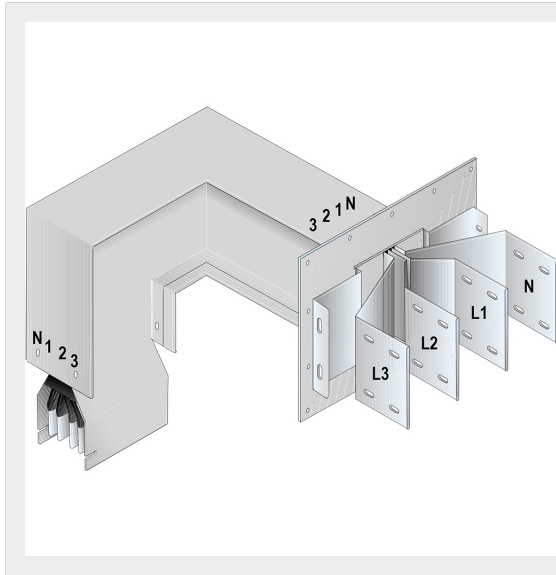

BTICINO > ZUCCHINI busbar > SCP Supercompact > Connection interface with horizontal + vertical elbow

60281610P

Busbar outlet element with horizontal + vertical elbow for busbar SCP - Type 2 AI - In= 630A

Technical features

Protection index	IP55
Standard reference	CEI EN 61439-6
Rated voltage	1000V
Rated current	630A
Series	SCP

Documentation

 [Busbar catalogue](#)