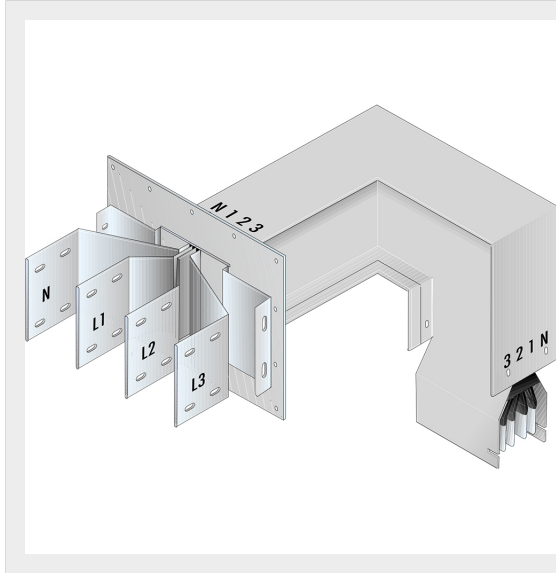

BTICINO > ZUCCHINI busbar > High power busbar > SCP Supercompact > Connection interface with horizontal + vertical elbow

**60281607P**

Busbar outlet element with horizontal + vertical elbow for busbar SCP - Type 1 AI - In= 2000A

Technical features

Brand	BTicino
Standard reference	CEI EN 61439-6
Rated voltage	1000V
Rated current	2000A
Protection index	IP55
Series	SCP

Documentation

 [Busbar catalogue](#)