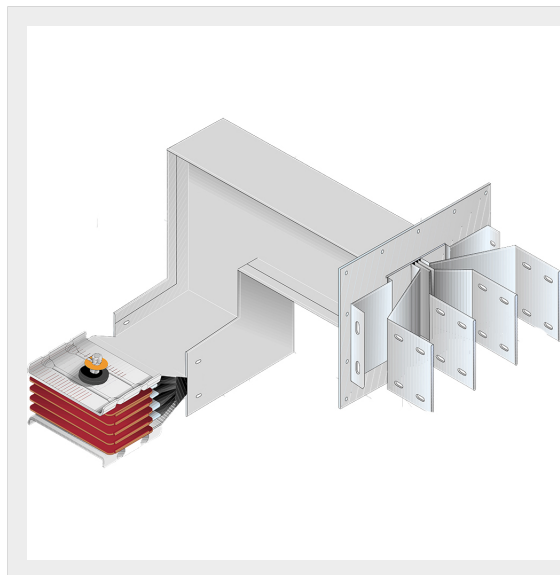

BTICINO > ZUCCHINI busbar > High power busbar > SCP Supercompact > Connection interface with vertical + horizontal elbow

**60281566P**

Busbar outlet element with vertical + horizontal elbow for busbar SCP - Type 7 AI - In= 1600A

Technical features

Brand	BTicino
Standard reference	CEI EN 61439-6
Rated voltage	1000Va.c.
Rated current	1600A
Protection index	IP55
Series	SCP

Documentation

 [Busbar catalogue](#)