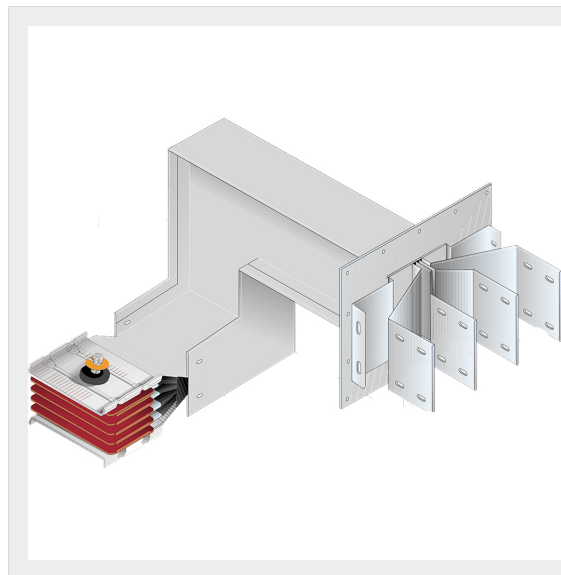

BTICINO > ZUCCHINI busbar > SCP Supercompact > Connection interface with vertical + horizontal elbow

60281552P

Busbar outlet element with vertical + horizontal elbow for busbar SCP - Type 6 AI - In= 1000A

Technical features

Protection index	IP55
Standard reference	CEI EN 61439-6
Rated voltage	1000V
Rated current	1000A
Series	SCP

Documentation

 [Busbar catalogue](#)