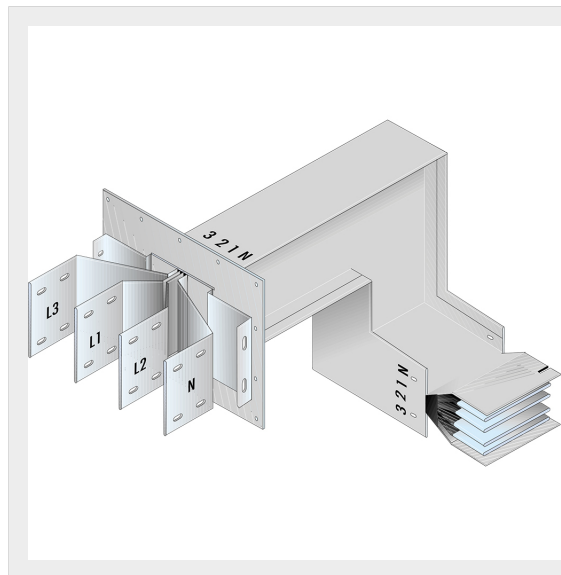

BTICINO > ZUCCHINI busbar > High power busbar > SCP Supercompact > Connection interface with vertical + horizontal elbow

60281532P

Busbar outlet element with vertical + horizontal elbow for busbar SCP - Type 4 AI - In= 1000A

Technical features

Brand	BTicino
Standard reference	CEI EN 61439-6
Rated voltage	1000Vac
Rated current	1000A
Protection index	IP55
Series	SCP

Documentation

 [Busbar catalogue](#)