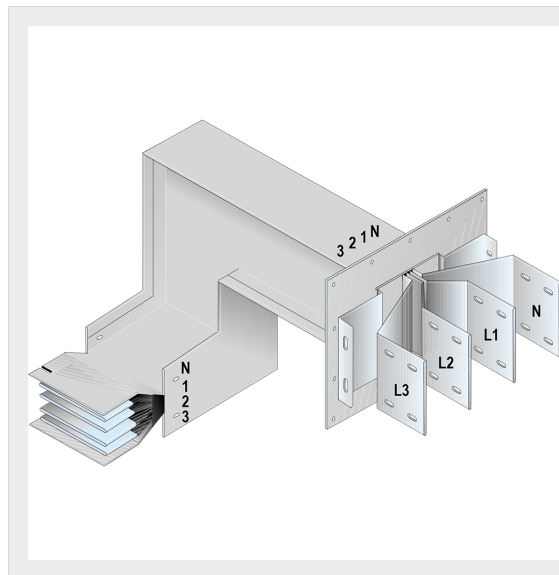

BTICINO &gt; ZUCCHINI busbar &gt; High power busbar &gt; SCP Supercompact &gt; Connection interface with vertical + horizontal elbow

**60281526P**

Busbar outlet element with vertical + horizontal elbow for busbar SCP - Type 3 AI - In= 1600A

## Technical features

Brand	BTicino
Standard reference	CEI EN 61439-6
Rated voltage	1000Vac
Rated current	1600A
Protection index	IP55
Series	SCP