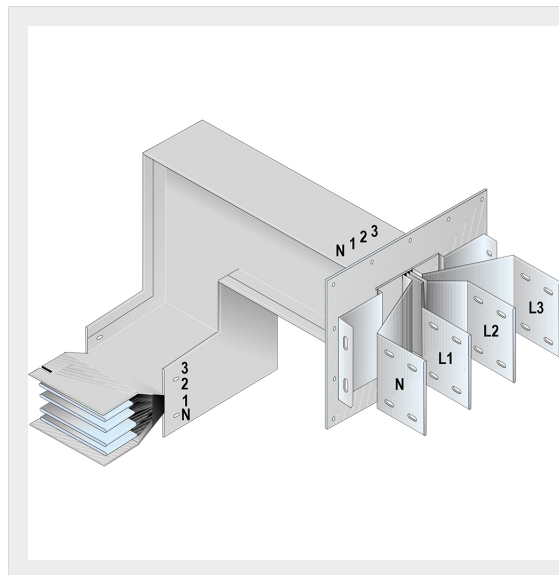

BTICINO > ZUCCHINI busbar > SCP Supercompact > Connection interface with vertical + horizontal elbow

60281514P

Busbar outlet element with vertical + horizontal elbow for busbar SCP - Type 2 AI - In= 1250A

Technical features

Protection index	IP55
Standard reference	CEI EN 61439-6
Rated voltage	1000V
Rated current	1250A
Series	SCP

Documentation

 [Busbar catalogue](#)