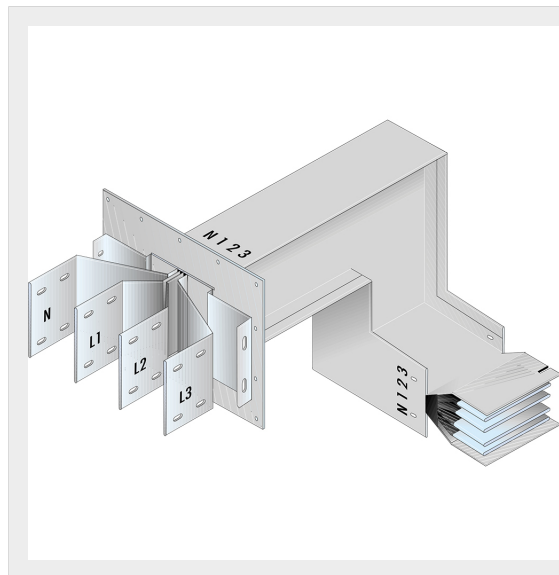

BTICINO > ZUCCHINI busbar > High power busbar > SCP Supercompact > Connection interface with vertical + horizontal elbow

**60281507P**

Busbar outlet element with vertical + horizontal elbow for busbar SCP - Type 1 AI - In= 2000A

Technical features

Brand	BTicino
Standard reference	CEI EN 61439-6
Rated voltage	1000Vac
Rated current	2000A
Protection index	IP55
Series	SCP

Documentation

 [Busbar catalogue](#)