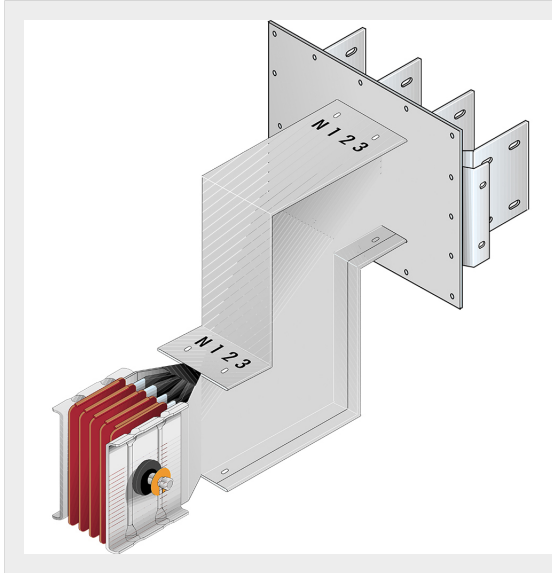

BTICINO > ZUCCHINI busbar > High power busbar > SCP Supercompact > Connection interface with double vertical elbow

**60281476P**

Busbar outlet element with double vertical elbow for busbar SCP
- Type 4 AI - In= 1600A

Technical features

Brand	BTicino
Standard reference	CEI EN 61439-6
Rated voltage	1000Vac
Rated current	1600A
Protection index	IP55
Series	SCP

Documentation

 [Busbar catalogue](#)