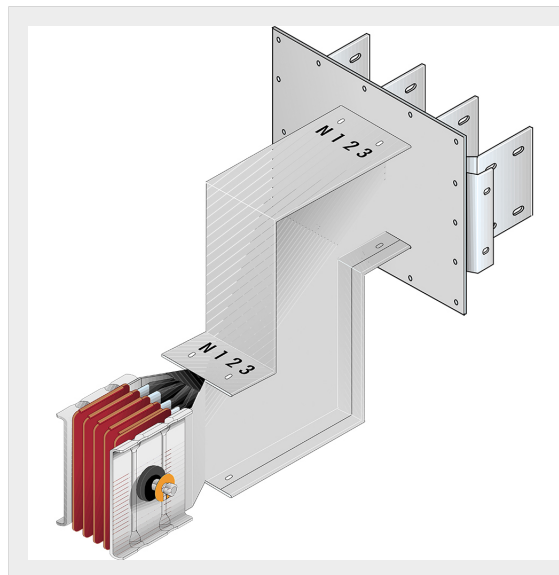

BTICINO > ZUCCHINI busbar > High power busbar > SCP Supercompact > Connection interface with double vertical elbow

**60281472P**Busbar outlet element with double vertical elbow for busbar SCP
- Type 4 AI - In= 1000A

Technical features

Brand	BTicino
Standard reference	CEI EN 61439-6
Rated voltage	1000Va.c.
Rated current	1000A
Protection index	IP55
Series	SCP

Documentation

 [Busbar catalogue](#)