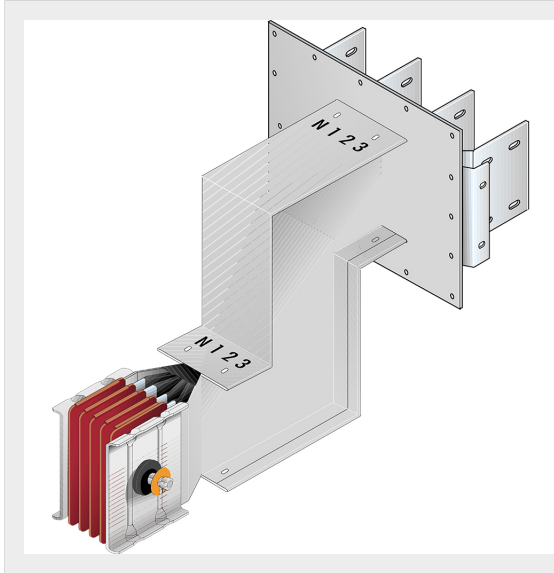

BTICINO > ZUCCHINI busbar > High power busbar > SCP Supercompact > Connection interface with double vertical elbow

**60281470P**

Busbar outlet element with double vertical elbow for busbar SCP
- Type 4 AI - In= 630A

Technical features

Brand	BTicino
Standard reference	CEI EN 61439-6
Rated voltage	1000Vac
Rated current	630A
Protection index	IP55
Series	SCP

Documentation

 [Busbar catalogue](#)